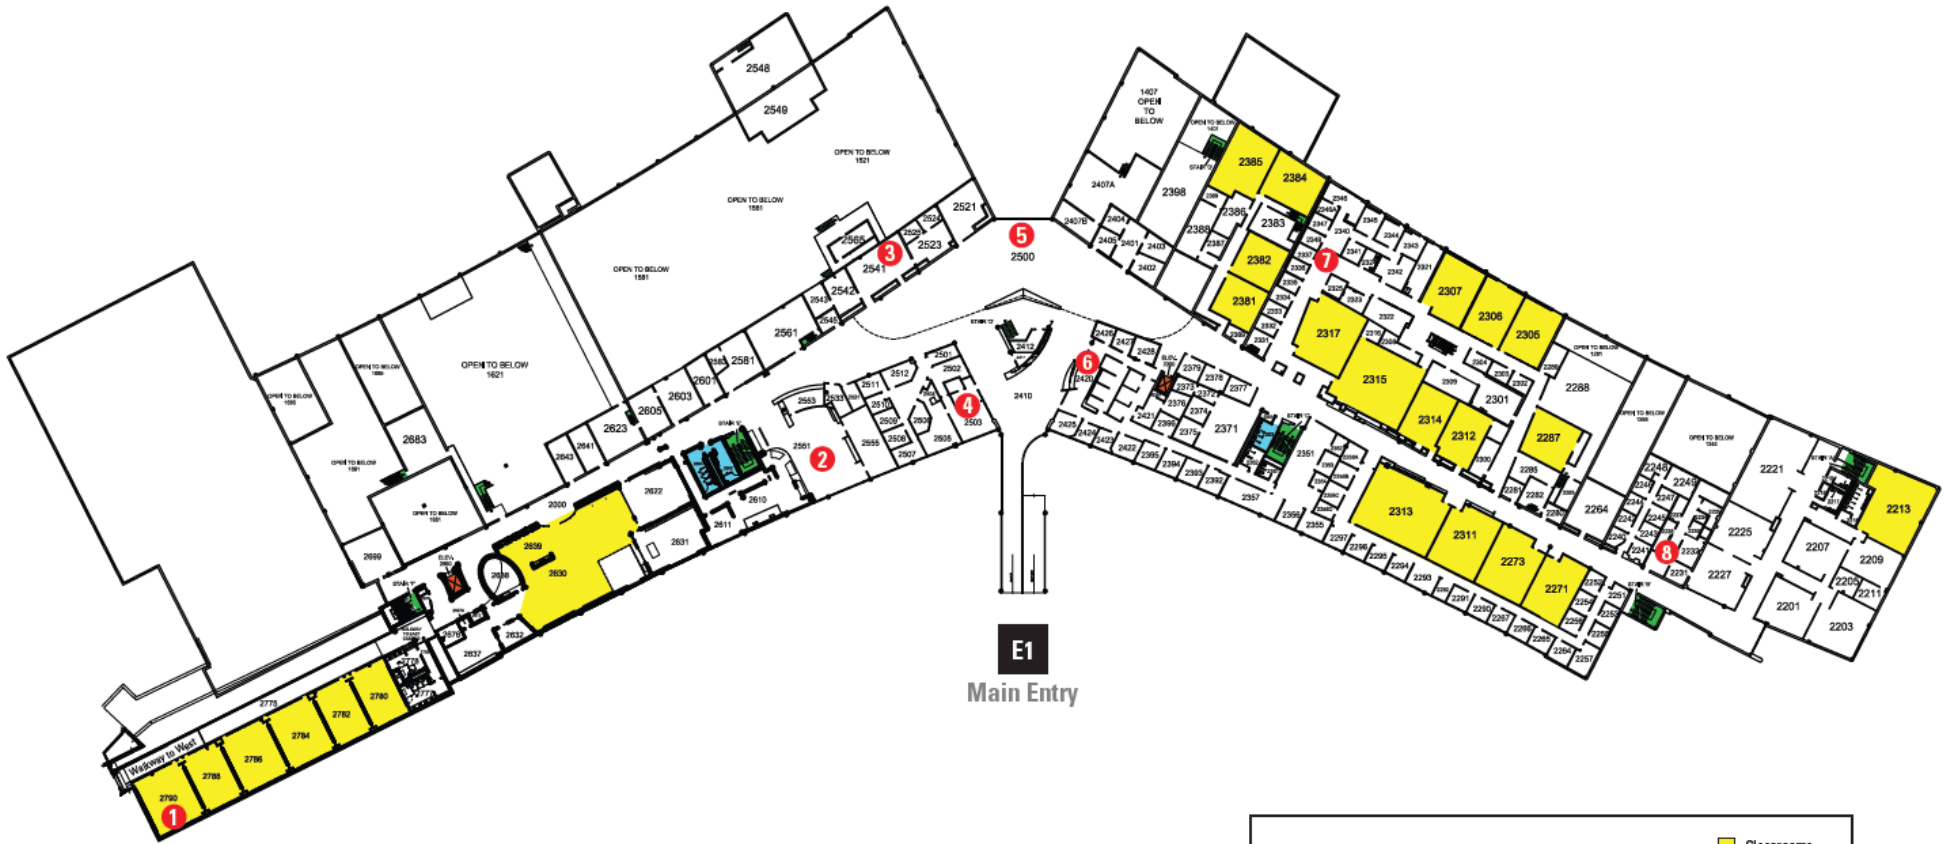

A member of Minnesota State

East Campus First Floor

Science / Library
Library and East Student
Computer Lab

1 Library and East Student Computer Lab	5 Finance & Administration	Classrooms
2 Employee IT Helpdesk	6 Security	Stairwells
3 Human Resources	7 Duplicating/Mailroom	Bathrooms
4 Bruening Room		Elevators (2)
		Entrances

A member of Minnesota State

East Campus Second Floor

← Science / Library

1 Science Resource Center	5 Lincoln Mall	Classrooms
2 Cafeteria	6 Continuing Education/ Customized Training	Stairwells
3 East Academic Support Center	7 Academic Affairs	Bathrooms
4 Presidents Office	8 Student Health Clinic	Elevators (2)
		Entrances